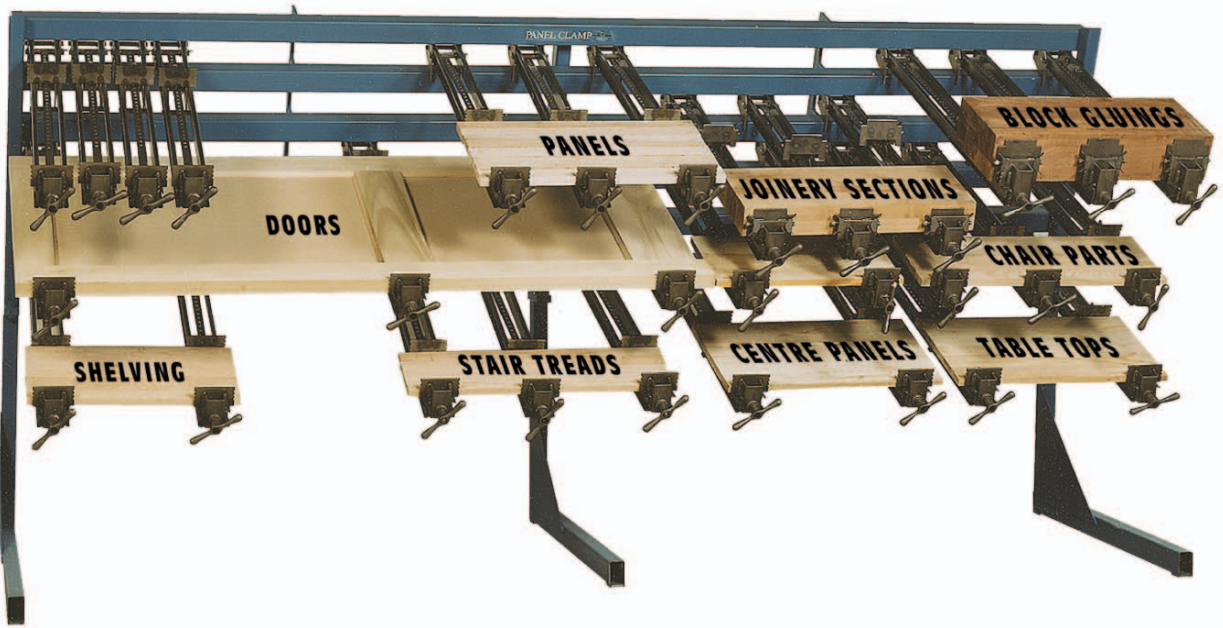

Need To Improve Your Clamping Operation ?

Clamp Rack System

THE CHOICE OF THE PROFESSIONAL JOINERY AND FURNITURE MANUFACTURER

Ideal For Laminated Stair Parts Treads - Handrails - Strings - Risers

- ▶ Specifically designed for all types of edge & face laminating.
- ▶ Joinery section, panels, worktops, block gluings for turnings etc.
- ▶ 5 Gluing levels. 2.4m or 3.6m rack length.
- ▶ Patented equalizer clamp arm ensures quality glue joint is produced.
- ▶ Facility to laminate up to 100 mm or 150 mm in thickness (200 mm on request).
- ▶ New space saving design. When not in use clamps can be hung vertical.